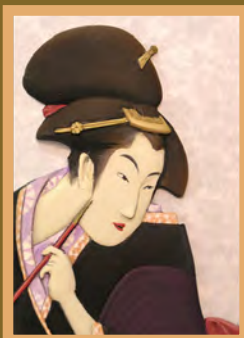

### THE BELLES, Resin Busts, 1/6th - Height: 15cm.

Women around the world throughout the ages in a colourful and original collection of busts.

A refreshing and delightful change from the traditional martial subjects.

### PiLiPiLi FLATZ, Resin Flats, semi-ronde

These flats are inspired by the nose art on US combat planes during WWII. A homage to the glamorous pin-up girls of the 40's and 50's.

MU01

MU02

MU03

MU04