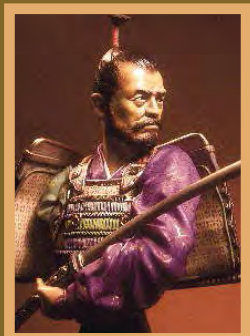

GC08

GC09

GC10

GC11

**THE GREAT CHIEFS, Resin Busts, 1/8th - Height: 10cm**  
Dedicated to the men who made Native American history.  
Included with each kit are a brief history of the subject, a wooden  
base ready to be varnished and a nameplate.