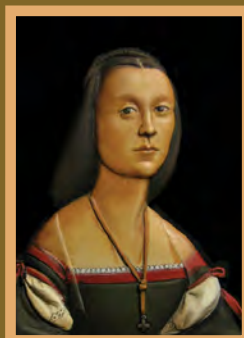

### PiLiPiLi FLATZ, Resin Flats, semi-ronde

These flats are inspired by the nose art on US combat planes during WWII. A homage to the glamorous pin-up girls of the 40's and 50's.

MU01

MU02

MU03

MU04