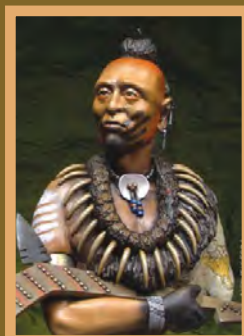

GC08

GC09

GC10

GC11

**THE GREAT CHIEFS, Resin Busts, 1/8th - Height: 10cm**  
Dedicated to the men who made Native American history.  
Included with each kit are a brief history of the subject, a wooden  
base ready to be varnished and a nameplate.

MW-01

MW-02

MW-03

MW-04

MW-05

MW-06

**MEN O WAR, Resin Busts, 1/6th - Height: 15cm**  
Warriors around the world throughout the ages.  
A series of 'super busts' with carefully researched  
and detailed weapons and equipment