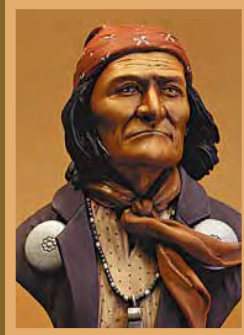

PiLiPiLi

GC04

THE GREAT CHIEFS, Resin Busts, 1/8th - Height: 10cm
Dedicated to the men who made Native American history.
Included with each kit are a brief history of the subject, a wooden
base ready to be varnished and a nameplate.

MEN O WAR, Resin Busts, 1/6th - Height: 15cm
Warriors around the world throughout the ages.
A series of 'super busts' with carefully researched
and detailed weapons and equipment